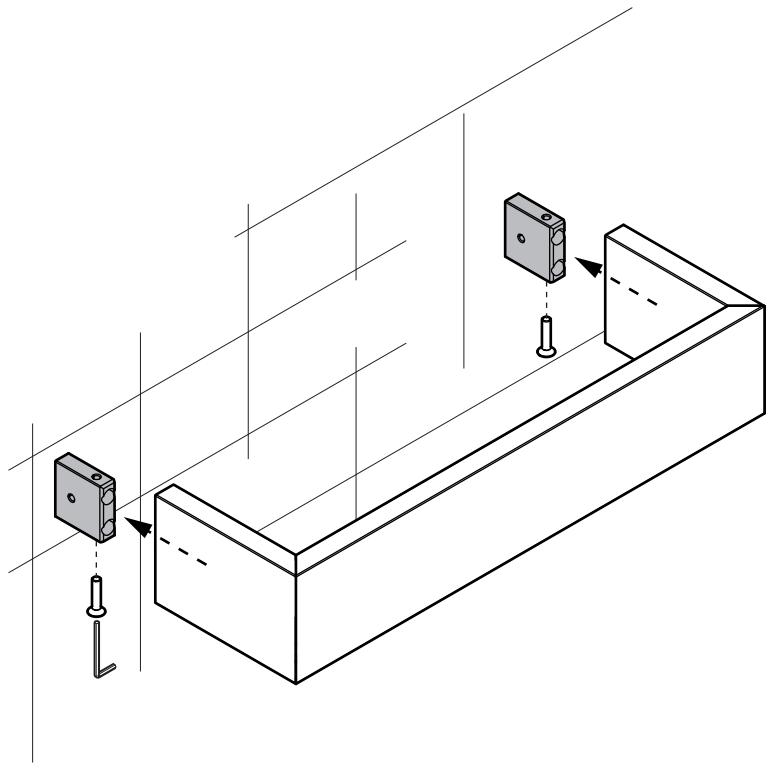

COD.	X mm
R90AKFPS0130	288
R90AKFPS0145	438
R90AKFPS0160	588
R90AKFPS0230	288
R90AKFPS0245	438
R90AKFPS0260	588
R90AKFMPS30	288
R90AKFMPS45	438
R90AKFMPS60	588