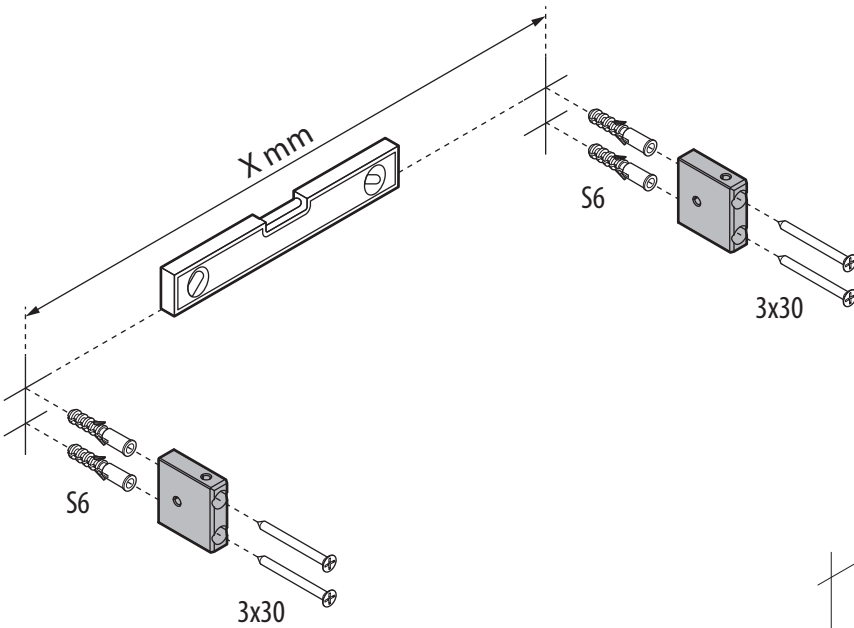

1

COD.	X mm
R90AKFPS0130	288
R90AKFPS0145	438
R90AKFPS0160	588
R90AKFPS0230	288
R90AKFPS0245	438
R90AKFPS0260	588
R90AKFMPS30	288
R90AKFMPS45	438
R90AKFMPS60	588