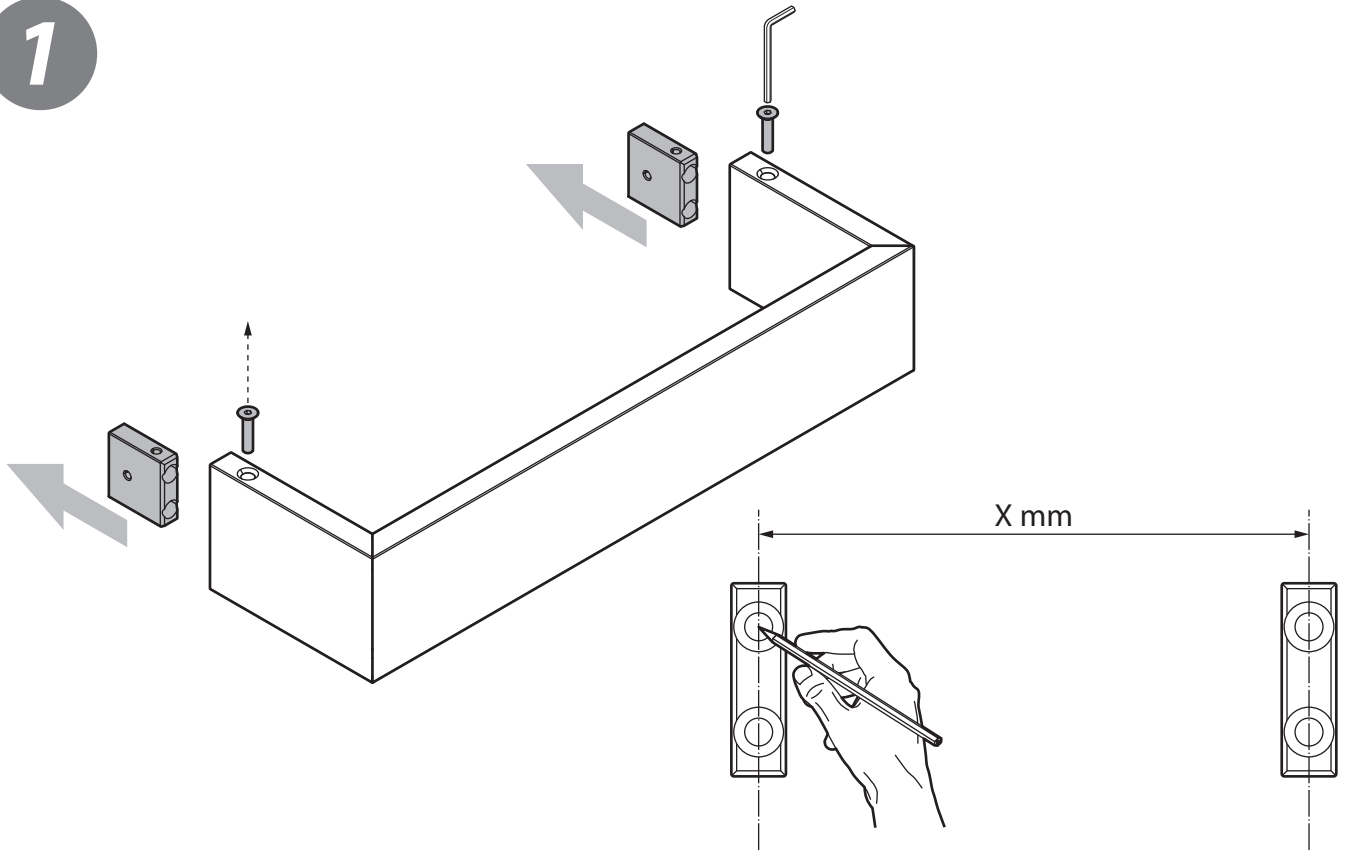

1

COD.	X mm
R90AKFPS0130	288
R90AKFPS0145	438
R90AKFPS0160	588
R90AKFPS0230	288
R90AKFPS0245	438
R90AKFPS0260	588
R90AKFMPS30	288
R90AKFMPS45	438
R90AKFMPS60	588